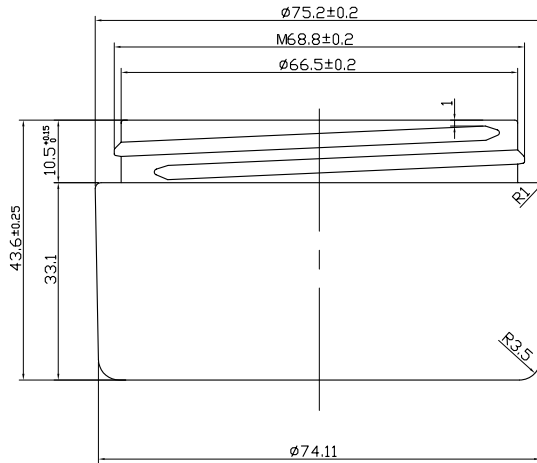

DATA:
 single thread
 p=4.24
 right- hand thread

Mark	Modifications	Modifier	Date

PRODUCT: 100g PETG JAR- jar
 DRW. NO: PJ2020032-100ml

0≥10--±0.15
 10≥40--±0.20
 40≥90--±0.3
 90≥200--±0.5
 Angular--±0.5°

MAT' L: **PETG**
 SCALE:
 PROG:

PART WEIGHT: DESIGNER: Eric
 DATE: 2008/09/16 CHECKED BY:
 PAGE: APPROVED BY: