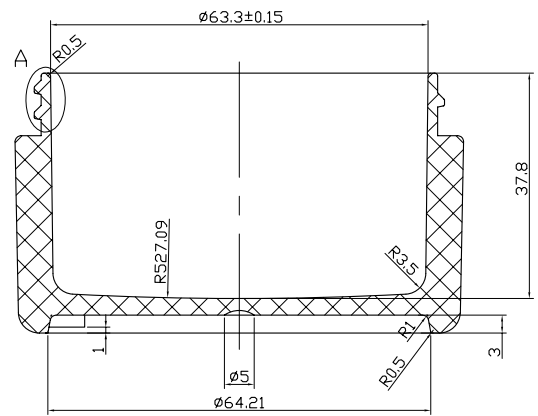

DATA:
 single thread
 p=4.24
 right- hand thread

Mark	Modifications	Modifier	Date

PRODUCT: 100g PETG JAR- jar
 DRW. NO: PJ2020032-100ml

0≥10--±0.15
 10≥40--±0.20
 40≥90--±0.3
 90≥200--±0.5
 Angular--±0.5°

MAT' L: **PETG**
 SCALE:
 PROG:

PART WEIGHT: DESIGNER: Eric
 DATE: 2008/09/16 CHECKED BY:
 PAGE: APPROVED BY: