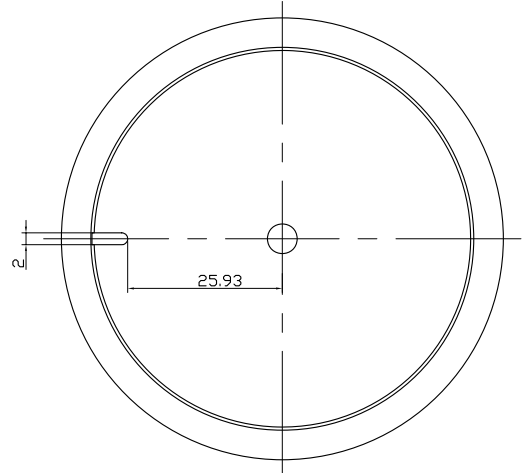

DATA:
 single thread
 p=4.24
 right- hand thread

Mark	Modifications	Modifier	Date

PRODUCT: 100g PETG JAR- jar
 DRW. NO: PJ2020032-100ml

0≥10--±0.15
 10≥40--±0.20
 40≥90--±0.3
 90≥200--±0.5
 Angular--±0.5°

MAT' L: **PETG**
 SCALE:
 PROG:

PART WEIGHT: DESIGNER: Eric
 DATE: 2008/09/16 CHECKED BY:
 PAGE: APPROVED BY: